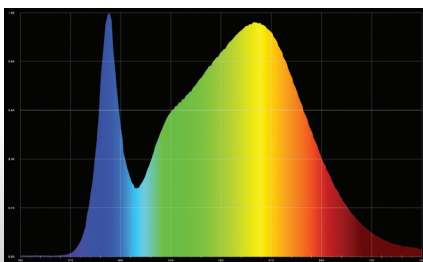

NextLight's Full Spectrum has been specifically designed to outperform the HPS spectrum, providing the same sun-like qualities plants love without the negatives of high energy requirements and high heat.

Commercial Series Universal Specifications

- Full Spectrum LED
- Bright White
- Life Rating: 100,000 hrs
- UL Certified
- Warranty: 5 Years Full
- No Bulb Replacements
- Operating Volts: 120v - 277v
- Made in the USA Of US & Imported Parts