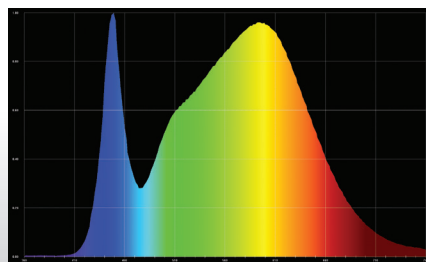

nextlight **VEG8** Switch

commercial series

High Efficiency. High Quality. **HIGHER YIELDS.**

LED 8 Tube T5 Replacement

The NextLight Veg8 Switch is a full spectrum bright white LED grow light designed to efficiently replace a fluorescent 8 tube T5. This unit uses half the power, produces minimal heat and is silent. Using NextLight's Full Spectrum you will see faster growth, tighter internodal spacing and increased production overall. The "switch" allows this single unit to perform at either 190 watts or 60 watts for varying light intensity needs.

Unit Footprint/PPF

- Flower: Not Rec.
- Veg: 2 ft x 4 ft
- PPF: 380
- PPF/Watt: 2.0

NextLight's Full Spectrum has been specifically designed to outperform the HPS spectrum, providing the same sun-like qualities plants love without the negatives of high energy requirements and high heat.

NEXTLIGHT VEG8 SWITCH TECHNICAL SPECIFICATIONS

SPECIFICATION	NEXTLIGHT VEG8 SWITCH
Operating Voltage	120 - 277 VAC
Operating Frequency	60 Hz
Input Current	1.6A @ 120V, 0.8A @ 240V
Energy Use	190 / 60 Watts
Operating Temperature	-4°F to 104°F (-20°C to 40°C)
BTU Output	640
Dimensions (in)	45 x 22 x 2.5
Dimensions (mm)	1143 x 558.8 x 63.5
Weight	10 lbs (4.54 kg)
Warranty	5 Years Full
Life Rating	100,000 hours @ 77°F
UL Approved	Damp, Dry